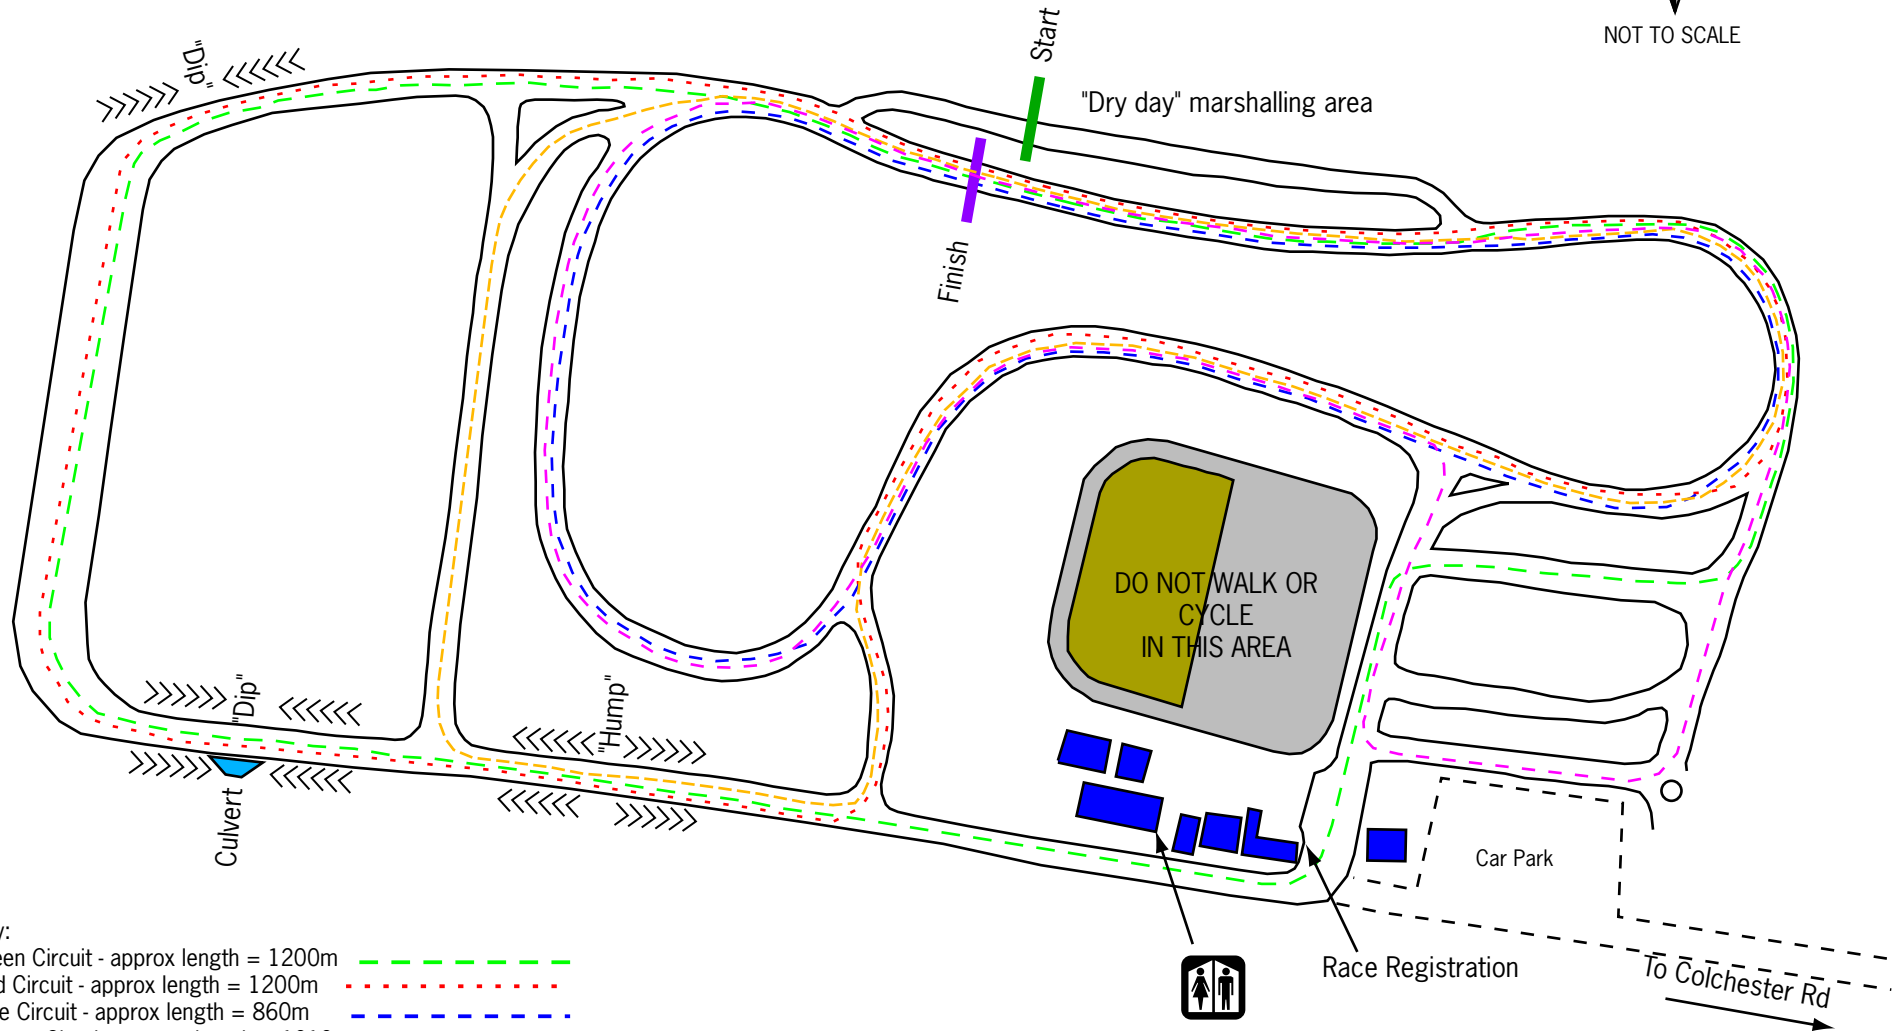

Location - Melways 51 D8

NOTES:  
 Direction of racing for all circuits  
 is anti-clockwise

- Key:
- Green Circuit - approx length = 1200m
  - Red Circuit - approx length = 1200m
  - Blue Circuit - approx length = 860m
  - Orange Circuit - approx length = 1010m
  - Magenta Circuit - approx length = 1000m

	<b>Eastern Veterans Cycling Club</b>		
	<b>Metropolitan Traffic Education Centre (METEC)</b>		
	Audited By: Name of Engineer	Signed:	Date:
	Drawing Reference Number:	Drawn: Hylton Preece	Date: 05/03/05
	Signed:	Date:	